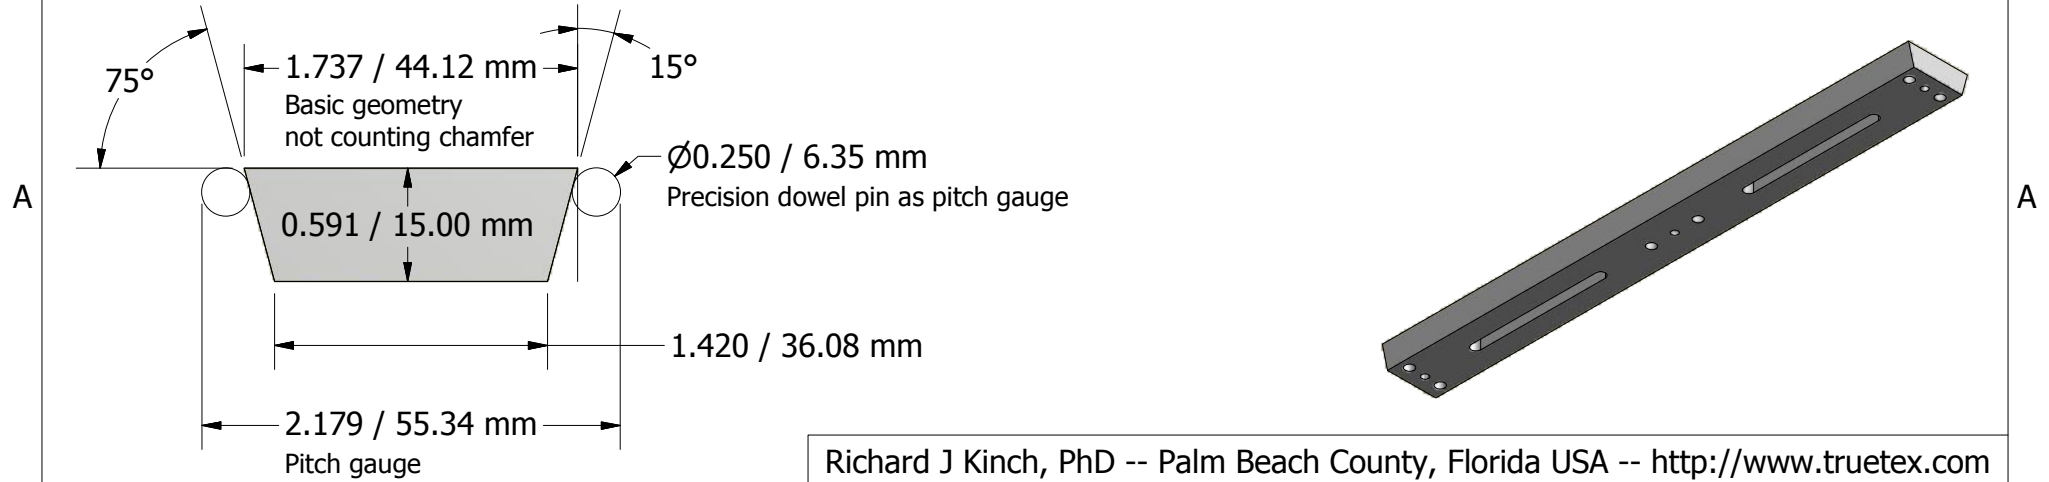

Vixen Type Dovetail Plate

Dimensions taken from
Orion #8267 (GSO)
Ritchey-Chrétien 200mm Optical Tube Assembly
Specimen 08/01/2017

Richard J Kinch, PhD -- Palm Beach County, Florida USA -- <http://www.truetex.com>
dovetail_vixen_orion_gso_ritchey_chretien_200mm-telescope.idw