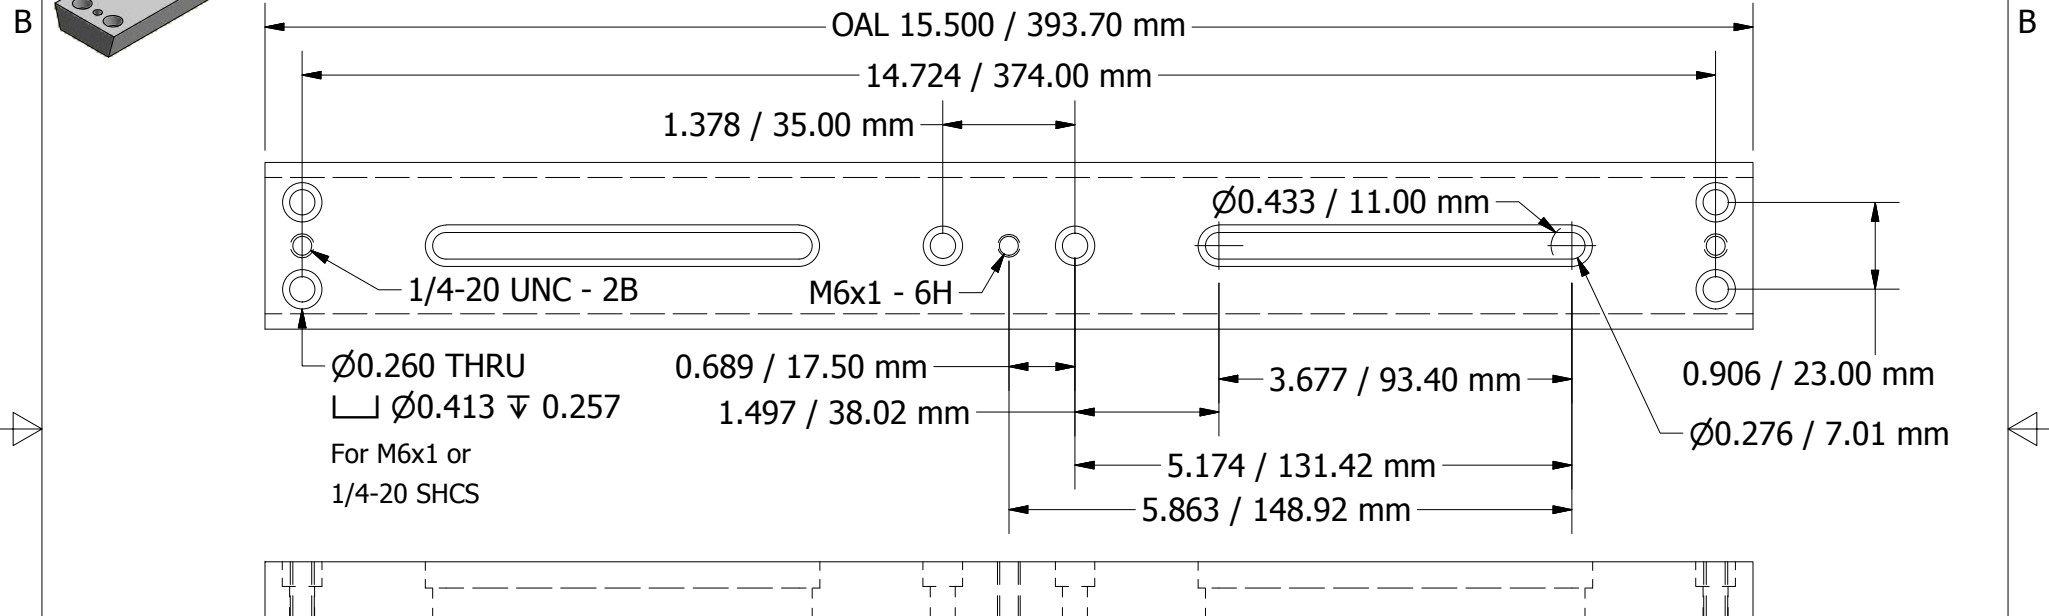

Vixen Type Dovetail Plate

Dimensions taken from
Orion #8267 (GSO)
Ritchey-Chrétien 200mm Optical Tube Assembly
Specimen 08/01/2017

Richard J Kinch, PhD -- Palm Beach County, Florida USA -- <http://www.truetex.com>
dovetail_vixen_orion_gso_ritchey_chretien_200mm-telescope.idw