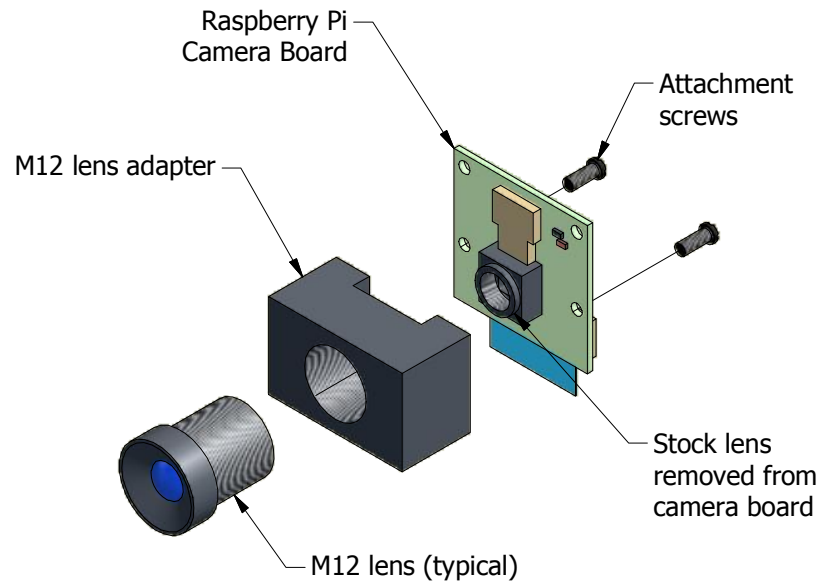

2

1

Raspberry Pi Camera Board M12 Lens Adapter

B

B

M12 lens adapter with typical lens assembled to Raspberry Pi camera board

A

A