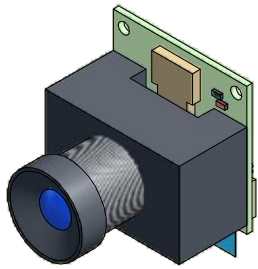

2

1

Raspberry Pi Camera Board M12 Lens Adapter

B

B

M12 lens adapter with typical lens assembled to Raspberry Pi camera board

A

A