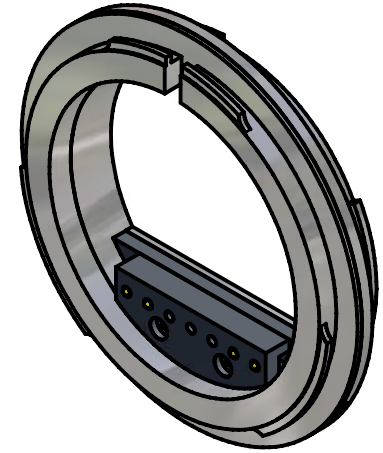

TOPCON
to
CANON DIGITAL
REAR-PORT ADAPTER

CANON SIDE

TOPCON SIDE

Pogo pin (5:1)