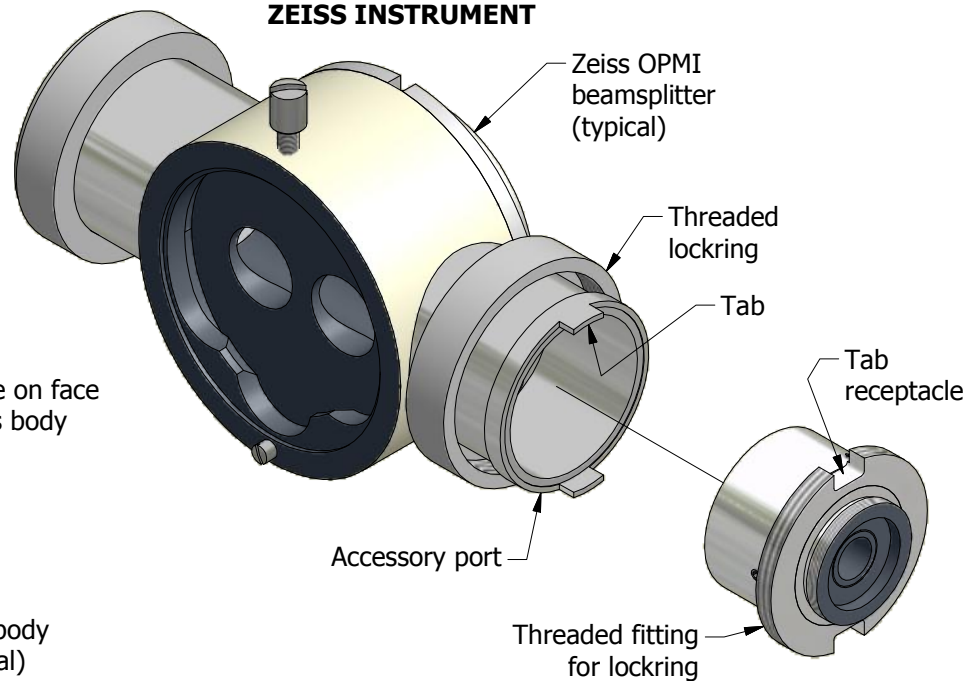

2

1

C-mount Camera Adapter for Zeiss OPMI surgical microscopes

ADAPTER ASSEMBLY

C-mount camera lens fitting

ADAPTER IN TYPICAL ZEISS OPMI BEAMSPLITTER

ADAPTER COMPONENTS AND ADJUSTMENT FEATURES

ADAPTER ATTACHMENT TO ZEISS INSTRUMENT