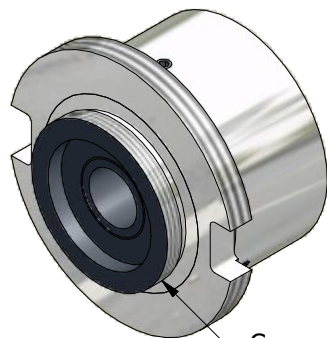

2

1

C-mount Camera Adapter for Zeiss OPMI surgical microscopes

ADAPTER ASSEMBLY

C-mount camera lens fitting

ADAPTER IN TYPICAL ZEISS OPMI BEAMSPLITTER

ADAPTER COMPONENTS AND ADJUSTMENT FEATURES

ADAPTER ATTACHMENT TO ZEISS INSTRUMENT