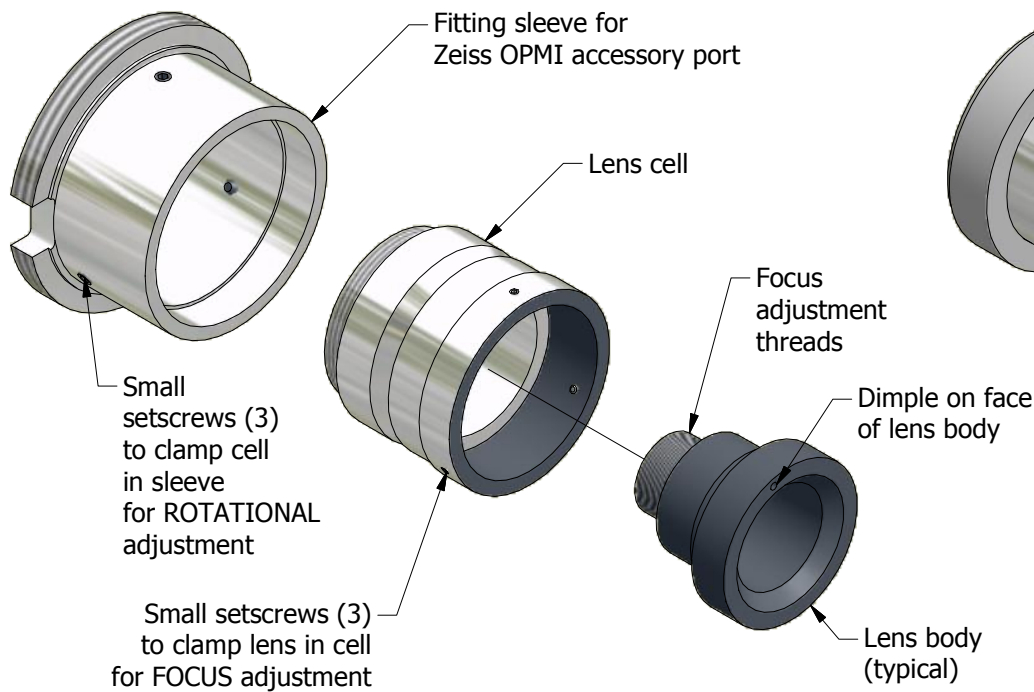

2

1

C-mount Camera Adapter for Zeiss OPMI surgical microscopes

ADAPTER ASSEMBLY

C-mount camera lens fitting

ADAPTER IN TYPICAL ZEISS OPMI BEAMSPLITTER

ADAPTER COMPONENTS AND ADJUSTMENT FEATURES

ADAPTER ATTACHMENT TO ZEISS INSTRUMENT