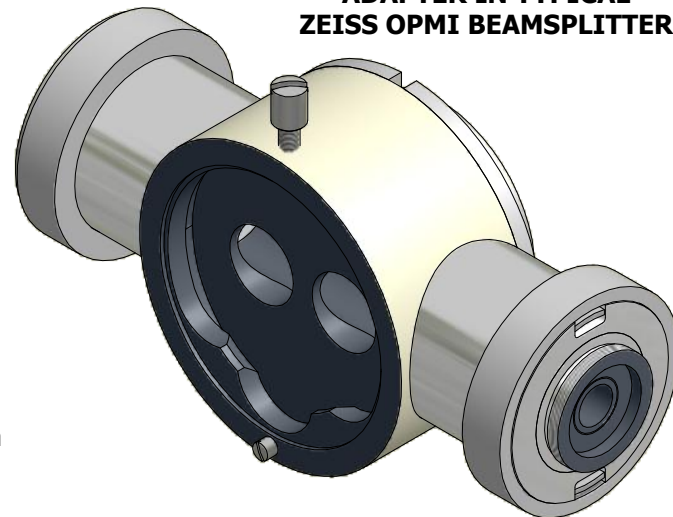

2

1

C-mount Camera Adapter for Zeiss OPMI surgical microscopes

ADAPTER ASSEMBLY

C-mount camera lens fitting

ADAPTER IN TYPICAL ZEISS OPMI BEAMSPLITTER

ADAPTER COMPONENTS AND ADJUSTMENT FEATURES

ADAPTER ATTACHMENT TO ZEISS INSTRUMENT