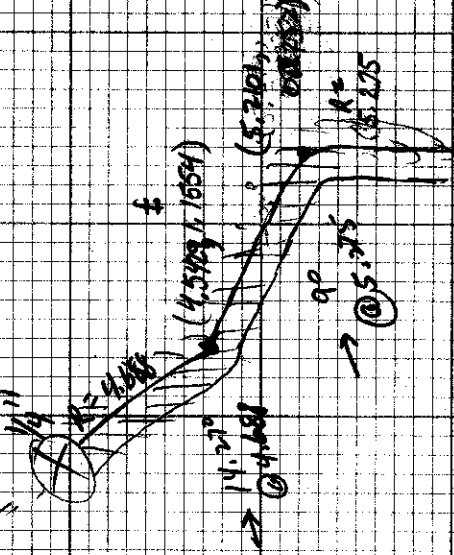

(4.518, 4.812)
(4.518, 4.812)
(4.518, 4.812)

Motor: Pacific Scientific
SRE3736-4243-7-56HC
3/4 HP 90VDC

DC
Bridgeport Motor Plate
2/23/04 RJK
<http://www.truetex.com>