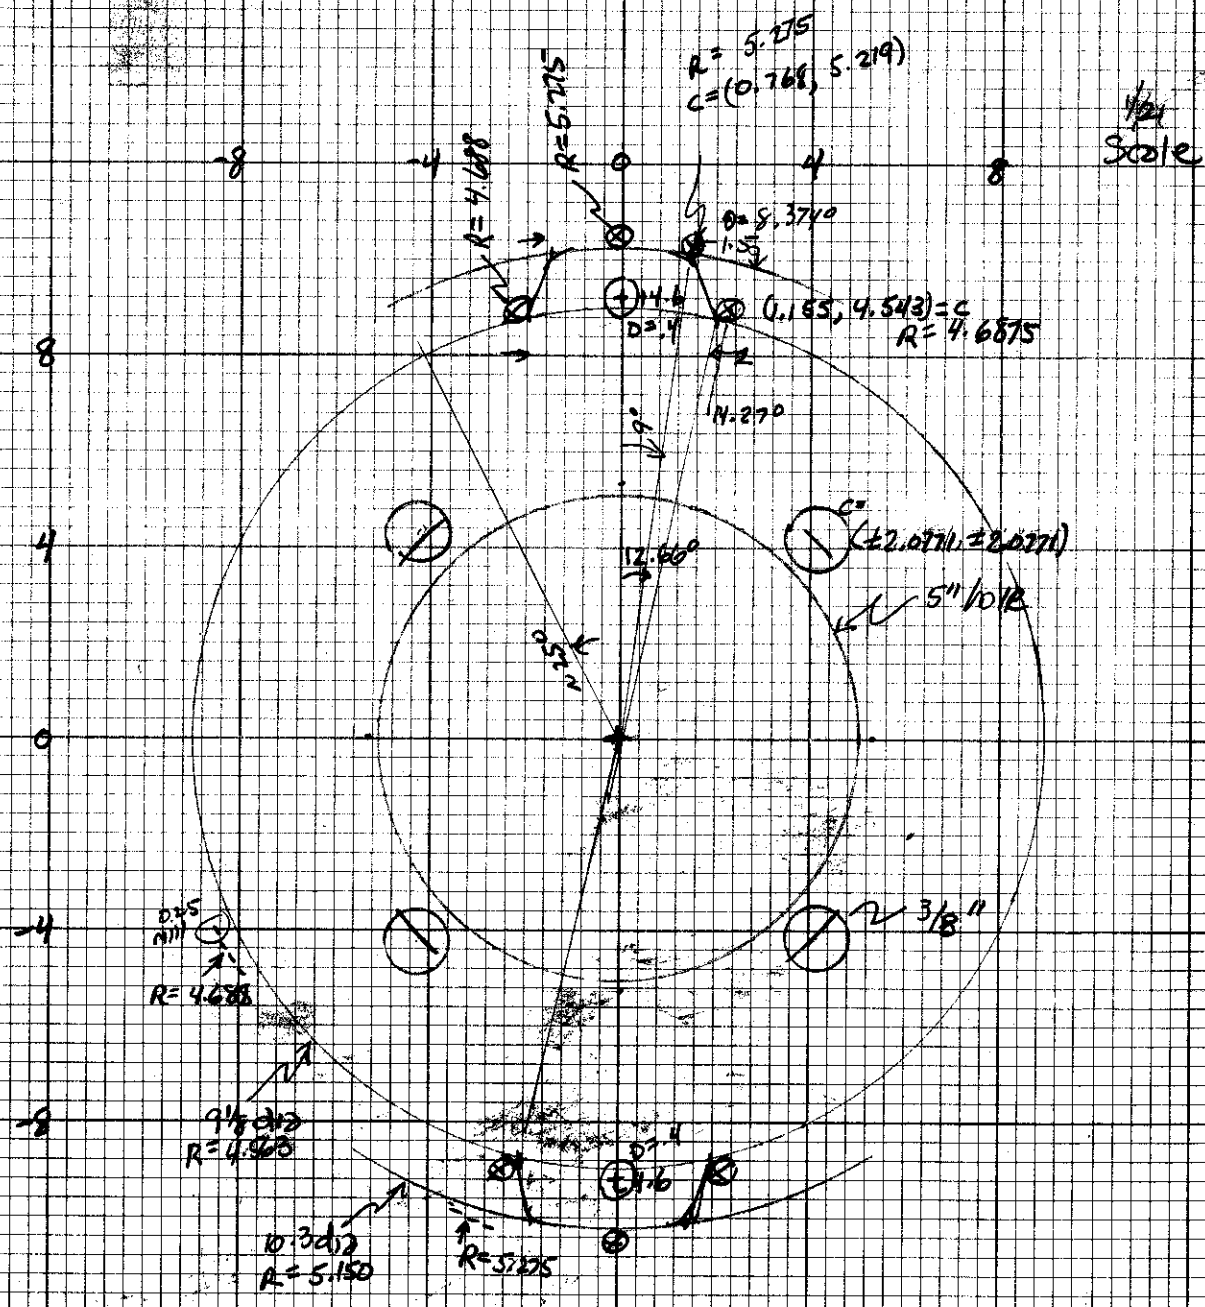

(4.518, 4.812)
(4.518, 4.812)
(4.518, 4.812)

Motor: Pacific Scientific
SRE3736-4243-7-56HC
3/4 HP 90VDC

DC
Bridgeport Motor Plate
2/23/04 RJK
<http://www.truetex.com>